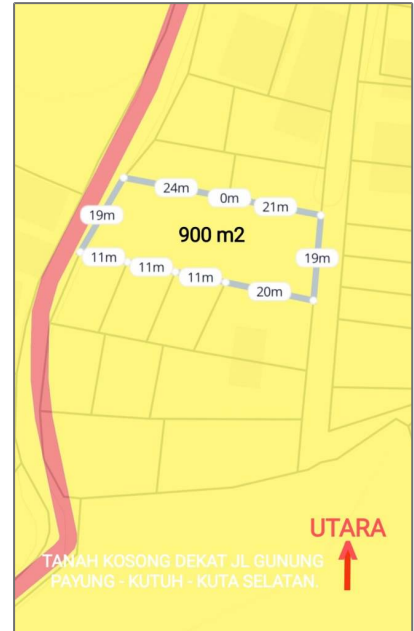

Good Location Land For Sale in Kutuh

- Nusa Dua, Bali, Indonesia

Basic Details

PAP Code : **J/XX/10/PTFC/463**

Listing Type : **For Sale**

Property Type : **Land**

Land Size : **900 m²**

Building Size : **0 m²**