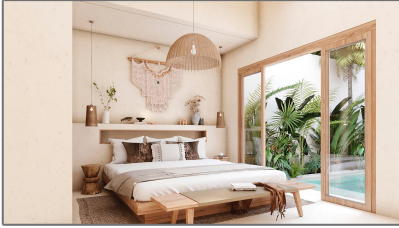

RayWhite.

Amazing Location 2 Villas Under Construction in Central Bingin

- Pecatu, Bali, Indonesia

Basic Details

PAP Code : **J/XX/08/SADN/412**

Listing Type : **Leasehold**

Property Type : **Villa**

Land Size : **125 m²**

Building Size : **75 m²**

Area : **Pecatu**

Price : **Rp2.750.000.000**

Bedrooms : **1**

Bathrooms : **1**

+62 8191 500 1000 - Address : *Jalan Merta Nadi No. 88 D (Next to Rojima Coffee), Kuta, Badung Regency - Bali 80361*

Ray White Kuta