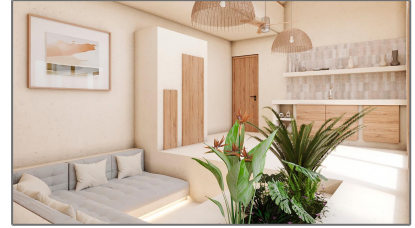

RayWhite.

Amazing Location 2 Villas Under Construction in Central Bingin

- Pecatu, Bali, Indonesia

Basic Details

PAP Code : **J/XX/08/SADN/412**

Listing Type : **Leasehold**

Property Type : **Villa**

Land Size : **125 m²**

Building Size : **75 m²**

Area : **Pecatu**

Price : **Rp2.750.000.000**

Bedrooms : **1**

Bathrooms : **1**

+62 8191 500 1000 - Address : *Jalan Merta Nadi No. 88 D (Next to Rojima Coffee), Kuta, Badung Regency - Bali 80361*

Ray White Kuta