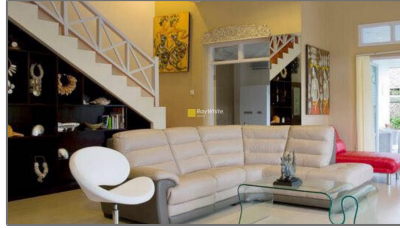

RayWhite.

Leasehold 39 Years of Luxurious Villa With Unblock View In Nusa Dua

- Nusa Dua, Bali, Indonesia

Basic Details

PAP Code : **J/XX/07/JKMA/353**

Listing Type : **Leasehold**

Property Type : **Villa**

Land Size : **1,025 m²**

Building Size : **400 m²**

Area : **Nusa Dua**

Price : **Rp21.000.000.000**

Bedrooms : **4**

Bathrooms : **4**

+62 8191 500 1000 - Address : *Jalan Merta Nadi No. 88 D (Next to Rojima Coffee), Kuta, Badung Regency - Bali 80361*

Ray White Kuta