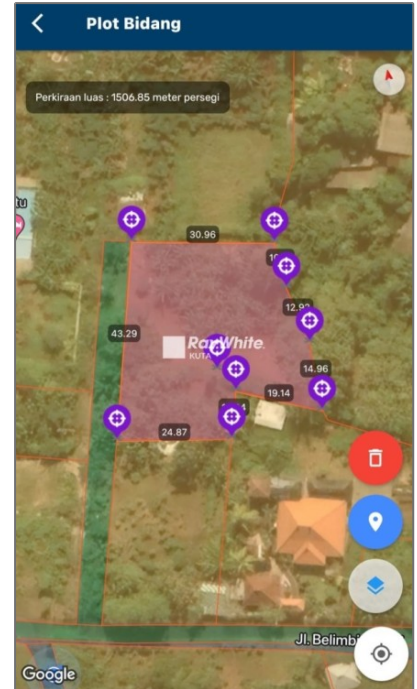

15 Are Land for Sale in Pecatu

- Pecatu, Bali, Indonesia

Basic Details

PAP Code : **J/XIX/12/INBT/847**

Listing Type : **For Sale**

Property Type : **Land**

Land Size : **1,500 m²**

Building Size : **0 m²**

Area : **Pecatu**

Price : **Rp300.000.000**

+62 8191 500 1000 - Address : *Jalan Merta Nadi No. 88 D (Next to Rojima Coffee), Kuta, Badung Regency - Bali 80361*