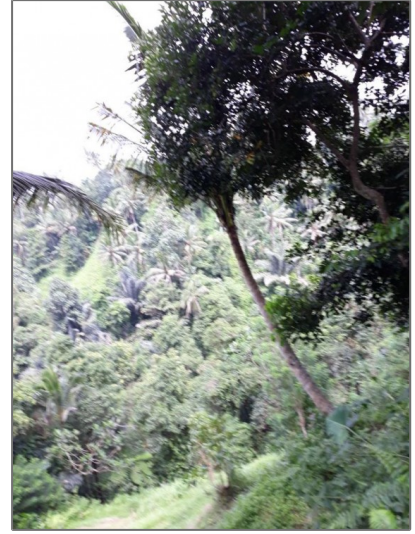

Good Deal Land In Keliki Ubud With Jungle View And Bordered By The Riv

- Ubud, Bali, Indonesia

Basic Details

PAP Code : **J/XIX/01/DNSA/14**

Listing Type : **For Sale**

Property Type : **Land**

Land Size : **4,100 m²**