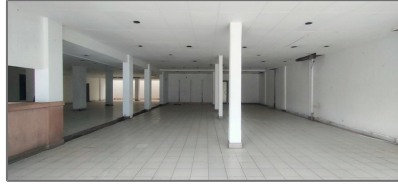

Big Building For Rent In Main Road Kuta

- Kuta, Bali, Indonesia

Basic Details

PAP Code : **S/XVIII/02/TOHG/24**

Listing Type : **For Rent**

Property Type : **Commercial**

Land Size : **5,500 m²**

Building Size : **1,500 m²**