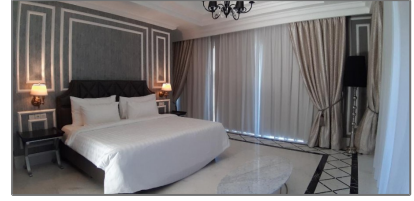

RayWhite.

Superb Luxury Sea View Villa for Sale at Pecatu Graha Cluster Villa C

Basic Details

PAP Code : **J/XVI/10/FMMM/414**

Listing Type : **For Sale**

Property Type : **Villa**

Land Size : **2,400 m²**

Building Size : **1,200 m²**

Area : **Pecatu**

Price : **Rp45.000.000.000**

Bedrooms : **6**

Bathrooms : **6**

+62 8191 500 1000 - Address : *Jalan Merta Nadi No. 88 D (Next to Rojima Coffee), Kuta, Badung Regency - Bali 80361*

Ray White Kuta