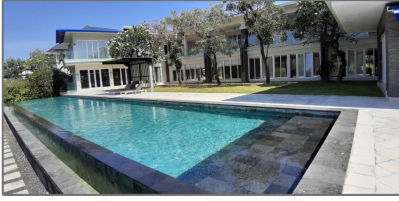

RayWhite.

Superb Luxury Sea View Villa for Sale at Pecatu Graha Cluster Villa C

Basic Details

PAP Code : **J/XVI/10/FMMM/414**

Listing Type : **For Sale**

Property Type : **Villa**

Land Size : **2,400 m²**

Building Size : **1,200 m²**

Area : **Pecatu**

Price : **Rp45.000.000.000**

Bedrooms : **6**

Bathrooms : **6**

+62 8191 500 1000 - Address : *Jalan Merta Nadi No. 88 D (Next to Rojima Coffee), Kuta, Badung Regency - Bali 80361*

Ray White Kuta