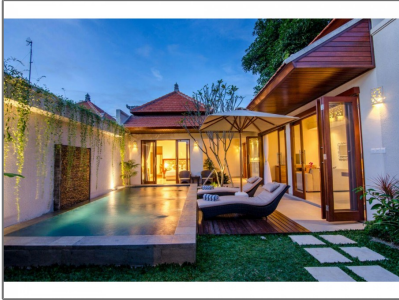

Leasehold Villa Compound At Sanur Area

- Sanur, Bali, Indonesia

Basic Details

PAP Code : **J/XVII/10/NGDP/394**

Listing Type : **Leasehold**

Property Type : **Villa**

Land Size : **4,000 m²**

Building Size : **1,500 m²**